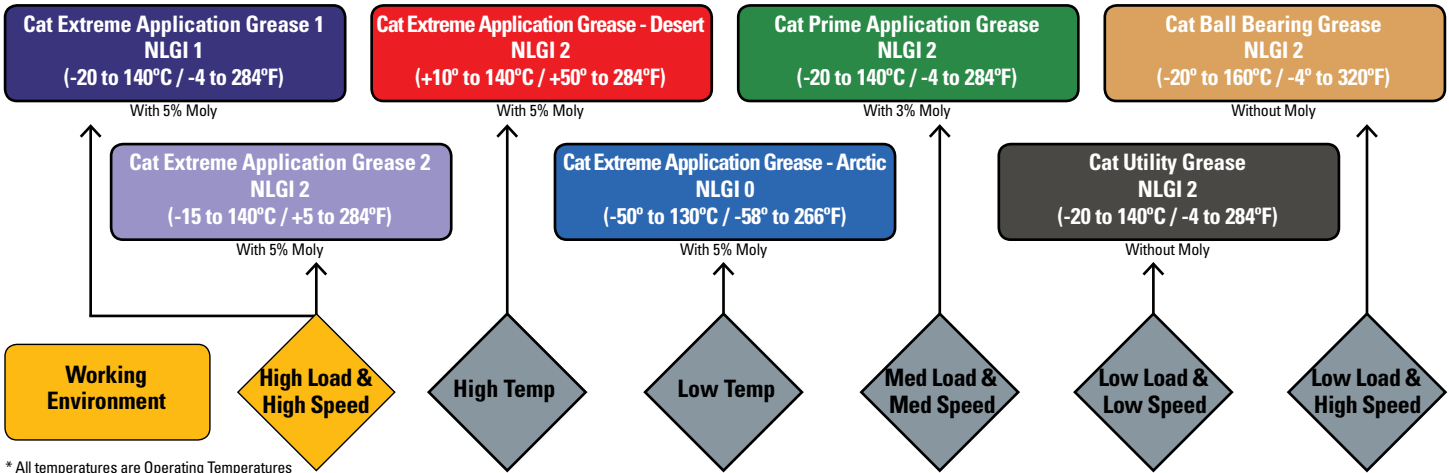

Cat[®] Extreme Application Grease

For high-load, high-speed applications

NLGI Grade 1, 2

Discover the Difference

Long Life—High-quality calcium sulfonate complex formula with 5% molybdenum disulfide (moly) for long service life in Cat applications.

Moisture Resistance—Resists washout from fresh and salt water.

Reduced Component Wear—Resists softening and continues to protect parts under extreme loads and high-speeds.

Corrosion Protection—Resists oxidation and protects metal against rust. Will not corrode or damage steel, copper bearing alloys or conventional seal materials.

Cat® Extreme Application Grease

Grease Selection Guide

* All temperatures are Operating Temperatures

Typical Characteristics		
NLGI	1	2
Color	Gray Black	
Molybdenum Disulfide, %	5	5
Operating Temperature Range, °C	-20 to +140	-15 to +140
Operating Temperature Range, °F	-4 to +284	+5 to +284
Base Oil Type	Mineral	
ASTM D445 Base Oil Viscosity 40°C, mm²/s	150	
Thickener Type	Calcium Sulfonate	
ASTM D2265 Dropping point, °C	> 260	> 260
ASTM D2266 4 Ball wear, scar diameter, mm	.39	.39
ASTM D2596 4 Ball weld load, kg	800	800
ASTM D1743 Rust prevention	Pass	Pass
ASTM D4048 Copper corrosion	1A	1A
ASTM D1264 Water wash-out, 79°C, mass %	0.6	0.6

The values shown are typical values and should not be used as quality control parameters to either accept or reject product. Specifications are subject to change without notice.

Recommended Use

Cat Extreme Application Greases are formulated for grease fittings and lubrication points in high-load, high-speed applications with operating temperatures ranging from -20°C to +140°C (-4°F to +284°F) for NLGI 1 and -15°C to 140°C (+5°F to +284°F) for NLGI 2.